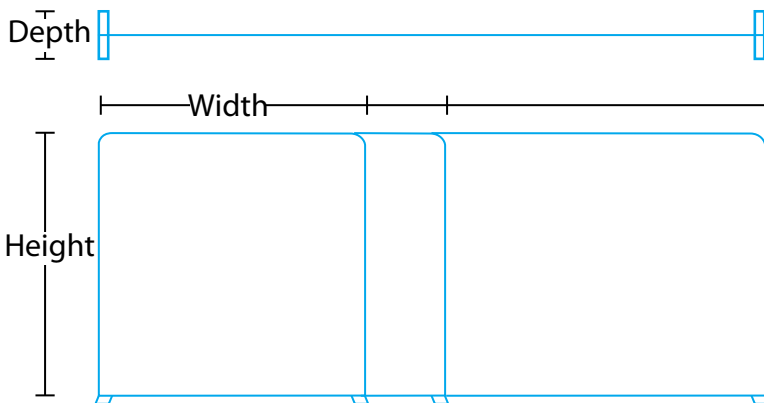

Frame and Feet

Storage Bag

OPTIONAL ACCESSORIES

Slim Line LED

Small Wheeled Case

Travel Case Counter

DIMENSIONS

	SW-20	SW-10	SW-8
Width	234.5"	115"	96"
Height	89.75"	89.75"	89.75"
Depth	19"	19"	19"