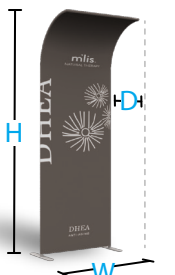

FLAT  Toolless

OP-A1

Height	89.75"
Width	39.5"

OP-C1

Height	89.75"
Width	78.75"

ARCHED  Toolless

OP-A5

Height 1	95.75"
Height 2	89.75"
Width	39.5"

OP-C5

Height 1	95.75"
Height 2	89.75"
Width	78.75"

SLOPED  Toolless

OP-A4

Height 1	95.75"
Height 2	89.75"
Width	39.5"

OP-C4

Height 1	95.75"
Height 2	89.75"
Width	78.75"

LIP  Toolless

OP-A6

Height	89.75"
Width	39.5"
Depth	19"

WING

OP-W1

 Toolless

Height	95"
Width 1	49"
Width 2	28"

**Not free standing.
Must attach to a wall.

INCLUDED COMPONENTS