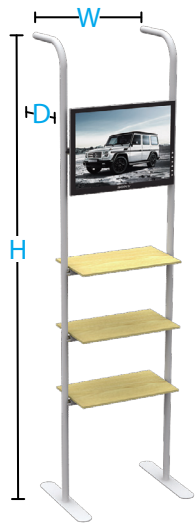

OP-C5

Height 1	95.75"
Height 2	89.75"
Width	78.75"

SLOPED  Toolless

OP-A4

Height 1	95.75"
Height 2	89.75"
Width	39.5"

OP-C4

Height 1	95.75"
Height 2	89.75"
Width	78.75"

LIP  Toolless

OP-A6

Height	89.75"
Width	39.5"
Depth	19"

WING

OP-W1

 Toolless

Height	95"
Width 1	49"
Width 2	28"

**Not free standing.
Must attach to a wall.

INCLUDED COMPONENTS

Frame and Feet

Storage Bag

Note: Art templates available.

*Defective hardware will be replaced or repaired for the life of the product. Shipping costs are not covered under the Warranty.

STAND OFFS

SO-1

FRAME DIMENSIONS

Width	28"
Height	90"
Depth	12"
Weight	35lbs.

INCLUDES

- 3 Display Shelves
 - Monitor Mount*
- *monitor not included

SHELF DIMENSIONS

Width	25"
Height	11.5"

*Stand Offs only connect to Straight Walls and Flat Panels