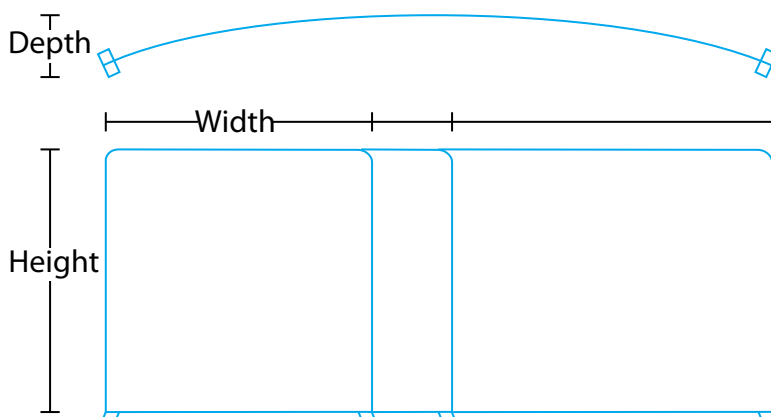

DIMENSIONS

	HC-20	HC-10	HC-8
Width	236.25"	118"	95.75"
Height	89.75"	89.75"	89.75"
Depth	47.25"	23.5"	17.75"

Note: Art templates available.

*Defective hardware will be replaced or repaired for the life of the product. Shipping costs are not covered under the Warranty.