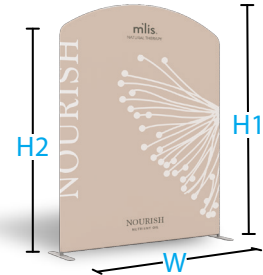

Slim Line LED

Small Wheeled Case

Travel Case Counter

DIMENSIONS

	WW-20	WW-10	WW-8
Width	234.75"	118"	91"
Height	89.75"	89.75"	89.75"
Depth	48.5"	25"	23.5"

Note: Art templates available.

*Defective hardware will be replaced or repaired for the life of the product. Shipping costs are not covered under the Warranty.

FLAT  Toolless

OP-A1

Height	89.75"
Width	39.5"

OP-C1

Height	89.75"
Width	78.75"

ARCHED  Toolless

OP-A5

Height 1	95.75"
Height 2	89.75"
Width	39.5"

OP-C5

Height 1	95.75"
Height 2	89.75"
Width	78.75"

SLOPED  Toolless

OP-A4

Height 1	95.75"
Height 2	89.75"
Width	39.5"

OP-C4

Height 1	95.75"
Height 2	89.75"
Width	78.75"

LIP  Toolless

OP-A6

Height	89.75"
Width	39.5"
Depth	19"

WING

OP-W1

 Toolless

Height	95"
Width 1	49"
Width 2	28"

**Not free standing.
Must attach to a wall.

INCLUDED COMPONENTS