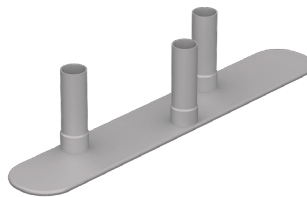

3 or 2 Post Foot - Right Center

DIMENSIONS

Width	3"
Length	19"

*Removable center post