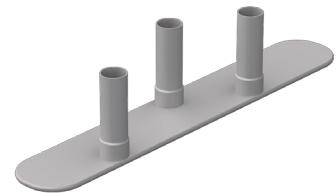

LIGHTS / CLAMPS

Slimline LED Wall Wash

Linkable LED Wall Wash

Double Stem Light

35mm S-Clamp

35mm Light Clamp

Monitor Bracket

FEET

Single Post Foot

DIMENSIONS

Width	2"
Length	18"

3 or 2 Post Foot - Right Center

DIMENSIONS

Width	3"
Length	19"

*Removable center post

3 or 2 Post Foot - Left Center