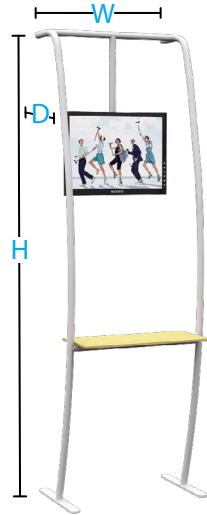

Width	28"
Height	90"
Depth	12"
Weight	35lbs.

INCLUDES

- 3 Display Shelves
 - Monitor Mount*
- *monitor not included

SHELF DIMENSIONS

Width	25"
Height	11.5"

*Stand Offs only connect to Straight Walls and Flat Panels

SO-2

FRAME DIMENSIONS

Width	28"
Height	90"
Depth	12"
Weight	35lbs.

INCLUDES

- 2 Display Shelves
 - Monitor Mount*
- *monitor not included

SHELF DIMENSIONS

Width	25"
Height	11.5"

*Stand Offs only connect to Straight Walls and Flat Panels

SO-3

FRAME DIMENSIONS

Width	28"
Height	90"
Depth	12"
Weight	35lbs.

INCLUDES

- 1 Display Shelf
 - 1 Hanger Rack
 - Monitor Mount*
- *monitor not included

SHELF DIMENSIONS

Width	25"
Height	11.5"

*Stand Offs only connect to Straight Walls and Flat Panels

SO-4

FRAME DIMENSIONS

Width	28"
Height	90"
Depth	14"
Weight	35lbs.

INCLUDES

- 1 Display Shelves
 - Monitor Mount*
- *monitor not included

SHELF DIMENSIONS

Width	25"
Height	11.5"

*Stand Offs only connect to Straight Walls and Flat Panels