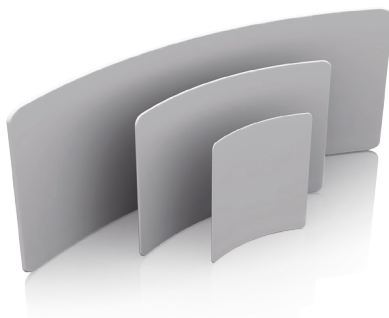

- Durable
- Simple set-up

INCLUDED COMPONENTS

Frame

Storage Bag

OPTIONAL ACCESSORIES

Slim Line LED

Small Wheeled Case

Travel Case Counter