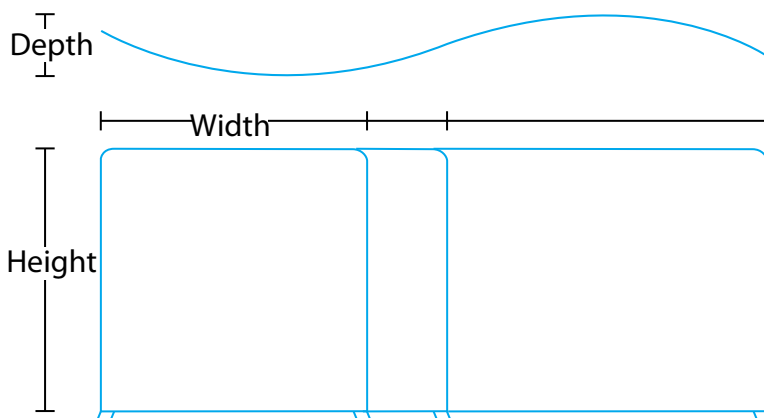

Slim Line LED

Small Wheeled Case

Travel Case Counter

DIMENSIONS

	WW-20	WW-10	WW-8
Width	234.75"	118"	91"
Height	89.75"	89.75"	89.75"
Depth	48.5"	25"	23.5"

Note: Art templates available.

*Defective hardware will be replaced or repaired for the life of the product. Shipping costs are not covered under the Warranty.

FLAT  Toolless

OP-A1

Height	89.75"
Width	39.5"

OP-C1

Height	89.75"
Width	78.75"

ARCHED  Toolless

OP-A5

Height 1	95.75"
Height 2	89.75"
Width	39.5"

OP-C5

Height 1	95.75"
Height 2	89.75"
Width	78.75"

SLOPED  Toolless

OP-A4

Height 1	95.75"
Height 2	89.75"
Width	39.5"

OP-C4

Height 1	95.75"
Height 2	89.75"
Width	78.75"

LIP  Toolless