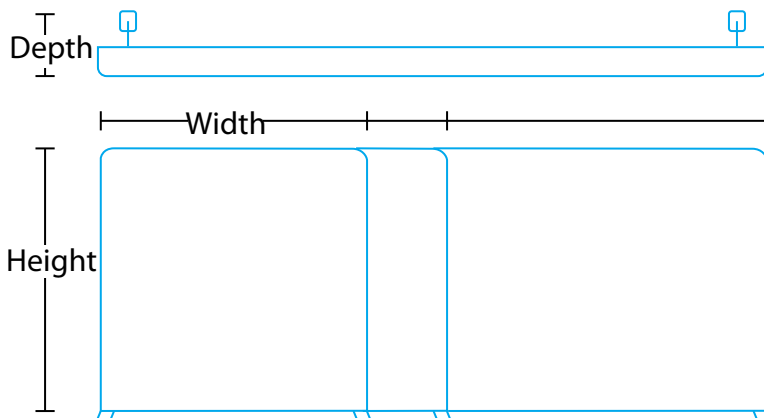

OPTIONAL ACCESSORIES

Slim Line LED

Small Wheeled Case

Travel Case Counter

DIMENSIONS

	VC-20	VC-10	VC-8
Width	236.25"	118"	95.5"
Height	89.75"	89.75"	89.75"
Depth	33"	32"	32"

Note: Art templates available.

*Defective hardware will be replaced or repaired for the life of the product. Shipping costs are not covered under the Warranty.