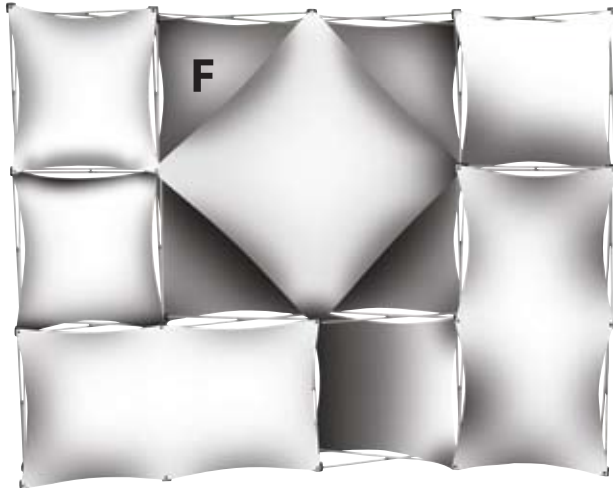

Total Graphic Size

52.5"W x 56"H

*Please keep all text and/or logos .5" from all sides.

*Allow a .5" button hole in each corner as well as in the center of each long side of the graphic. Holes are double stitched.

*Dye Sub products are printed CMYK (4 color) process from your file. PMS color matching is not guaranteed.

*All images must be embedded and all fonts must be outlined

ACCEPTABLE FILE FORMATS:

Vector lines

Vector image

- Adobe Illustrator (.ai, .pdf, .eps)
- All Fonts Outlined/Images embedded

Raster image

- 100 DPI AT 100%
- Adobe Photoshop - .psd
  .tif, or .jpg