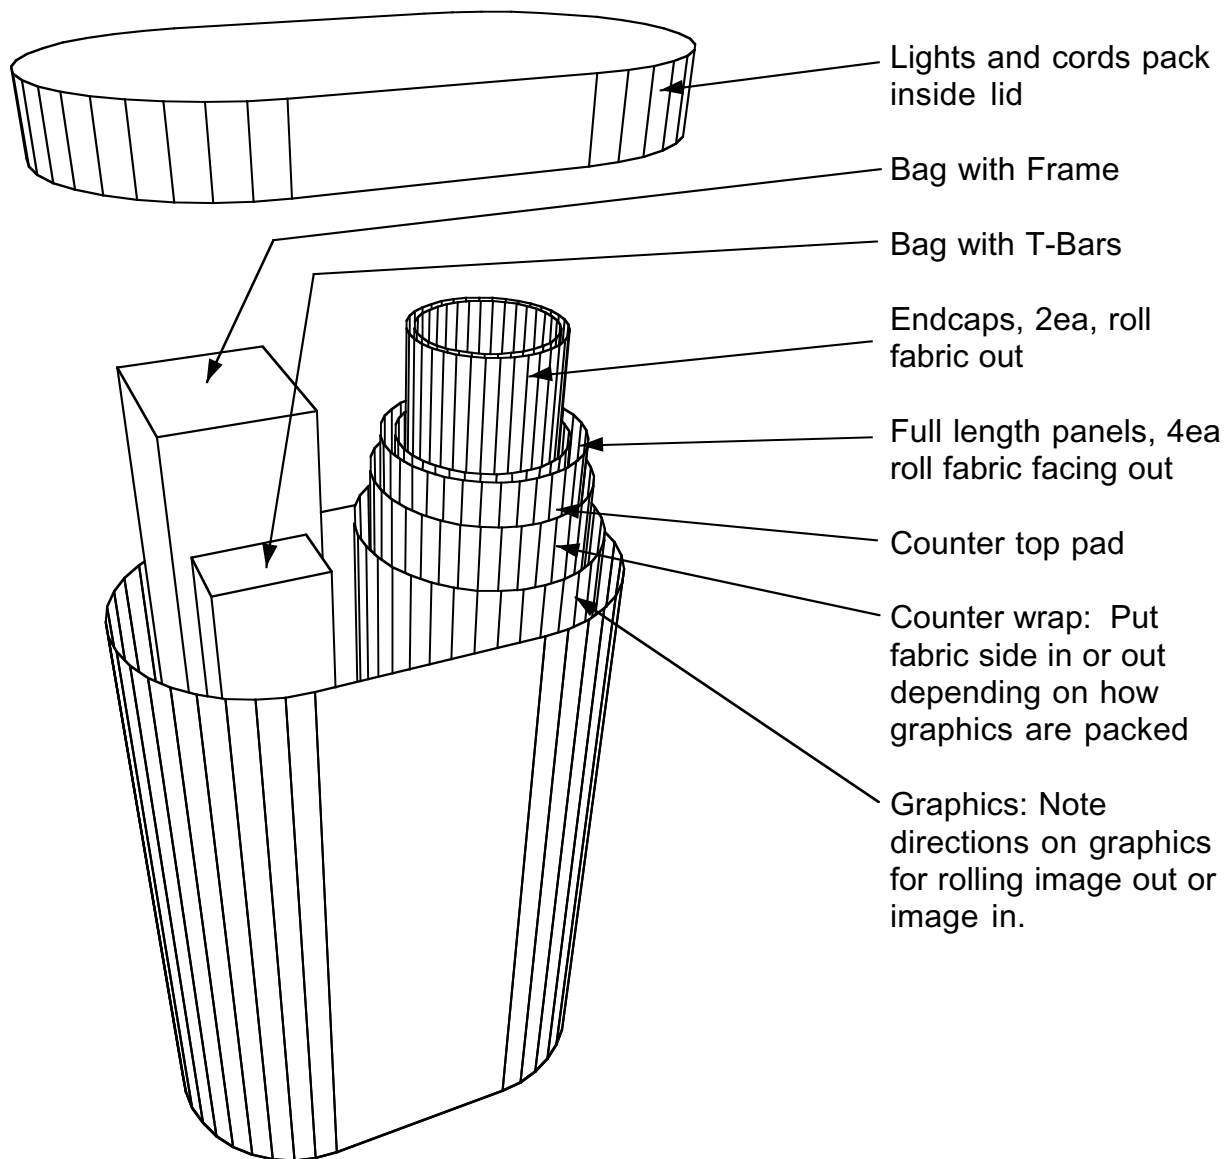

Arise 2 Set-up diagram

Custom Exhibits Corp
1830 North Indianwood Ave
Broken Arrow, OK 74012
(918) 250-2121 Fax: 250-1811 (800) 664-0309
www.CustomExhibits.com

Arise 2 Repack diagram

Custom Exhibits Corp
1830 North Indianwood Ave
Broken Arrow, OK 74012
(918) 250-2121 Fax: 250-1811 (800) 664-0309
www.CustomExhibits.com