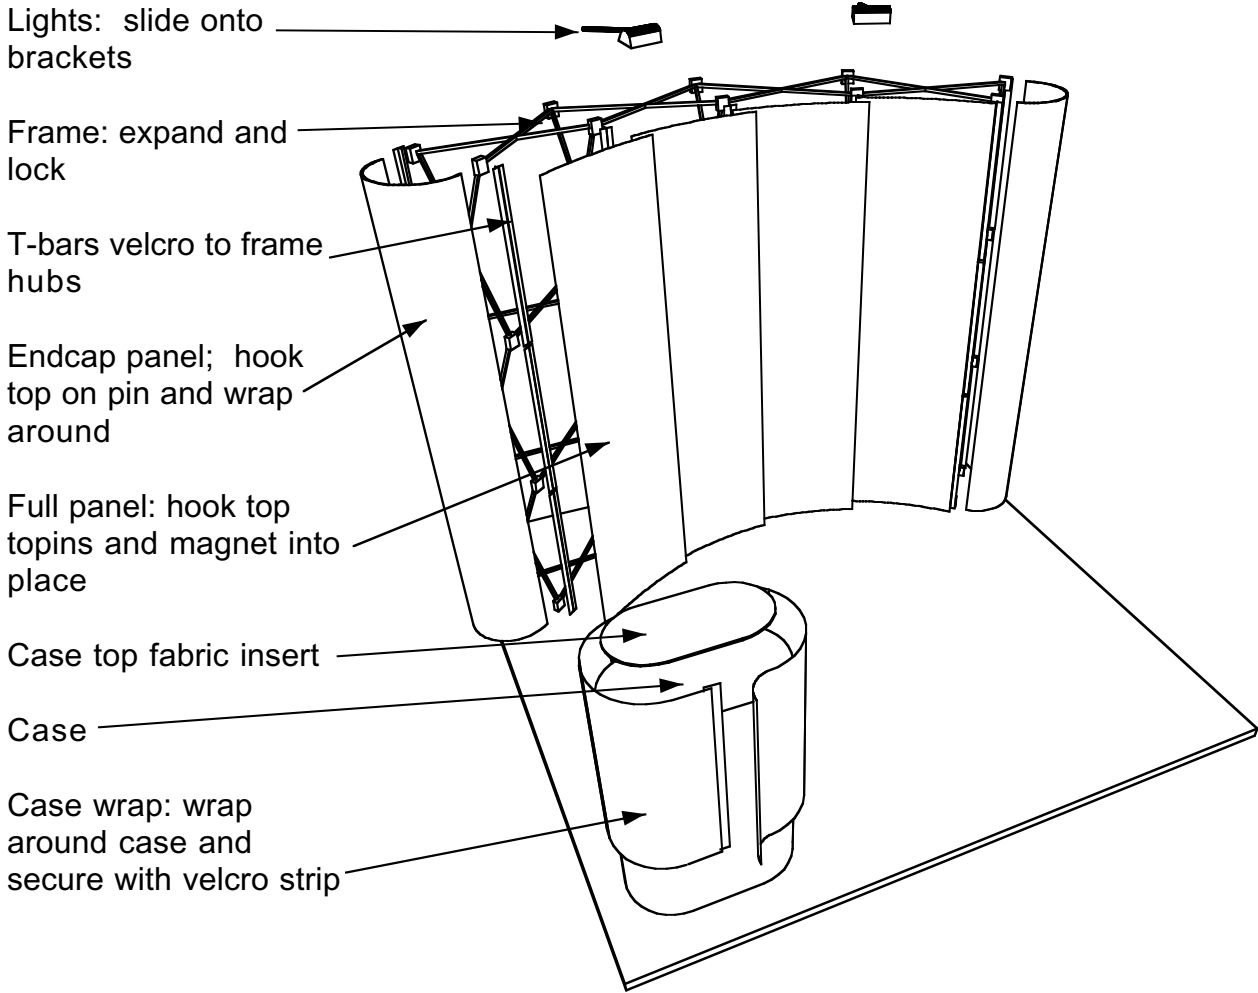

Arise 2 Set-up diagram

Custom Exhibits Corp
1830 North Indianwood Ave
Broken Arrow, OK 74012
(918) 250-2121 Fax: 250-1811 (800) 664-0309
www.CustomExhibits.com

Arise 2 Repack diagram

Custom Exhibits Corp
1830 North Indianwood Ave
Broken Arrow, OK 74012
(918) 250-2121 Fax: 250-1811 (800) 664-0309
www.CustomExhibits.com