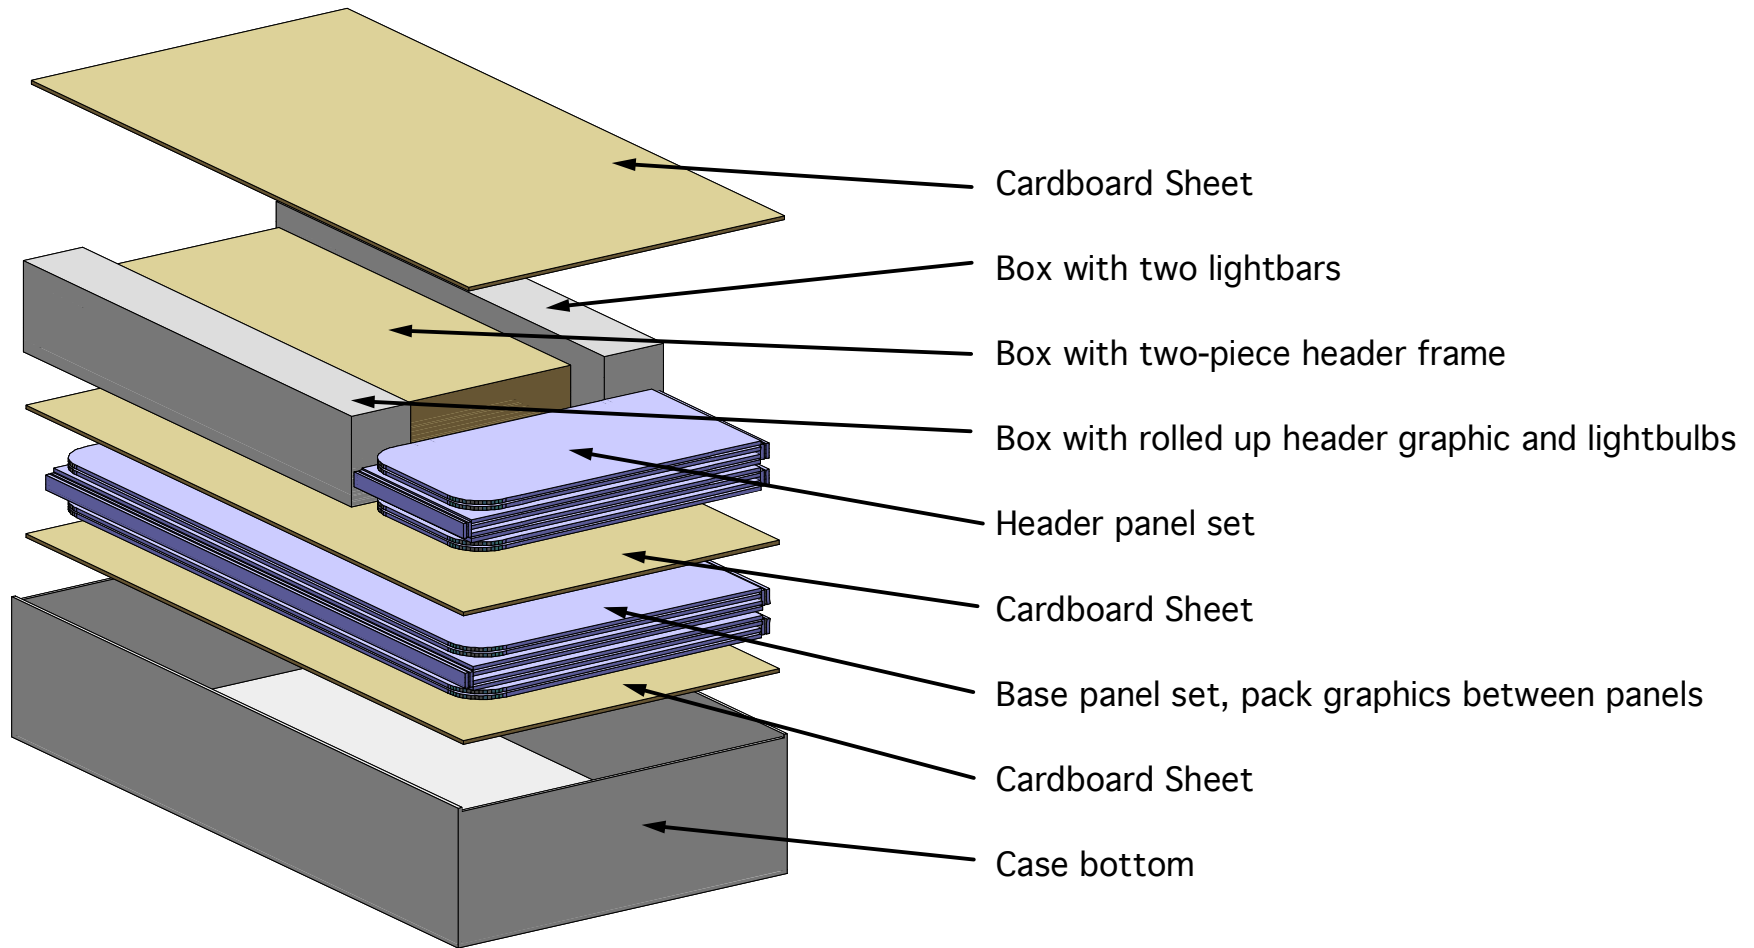

# Eagle Tabletop Set-Up Diagram

Custom Exhibits Corp  
1830 North Indianwood Ave  
Broken Arrow, OK 74012  
(918) 250-2121 Fax: 250-1811 (800) 664-0309  
800-664-0309 [www.CustomExhibits.com](http://www.CustomExhibits.com)

## Eagle 1 Repacking instructions

Custom Exhibits Corp

1830 North Indianwood • Broken Arrow, OK 74012  
voice: 918.250-2121 fax: 918.250-1811 • 800-664-0309  
[www.customexhibits.com](http://www.customexhibits.com)