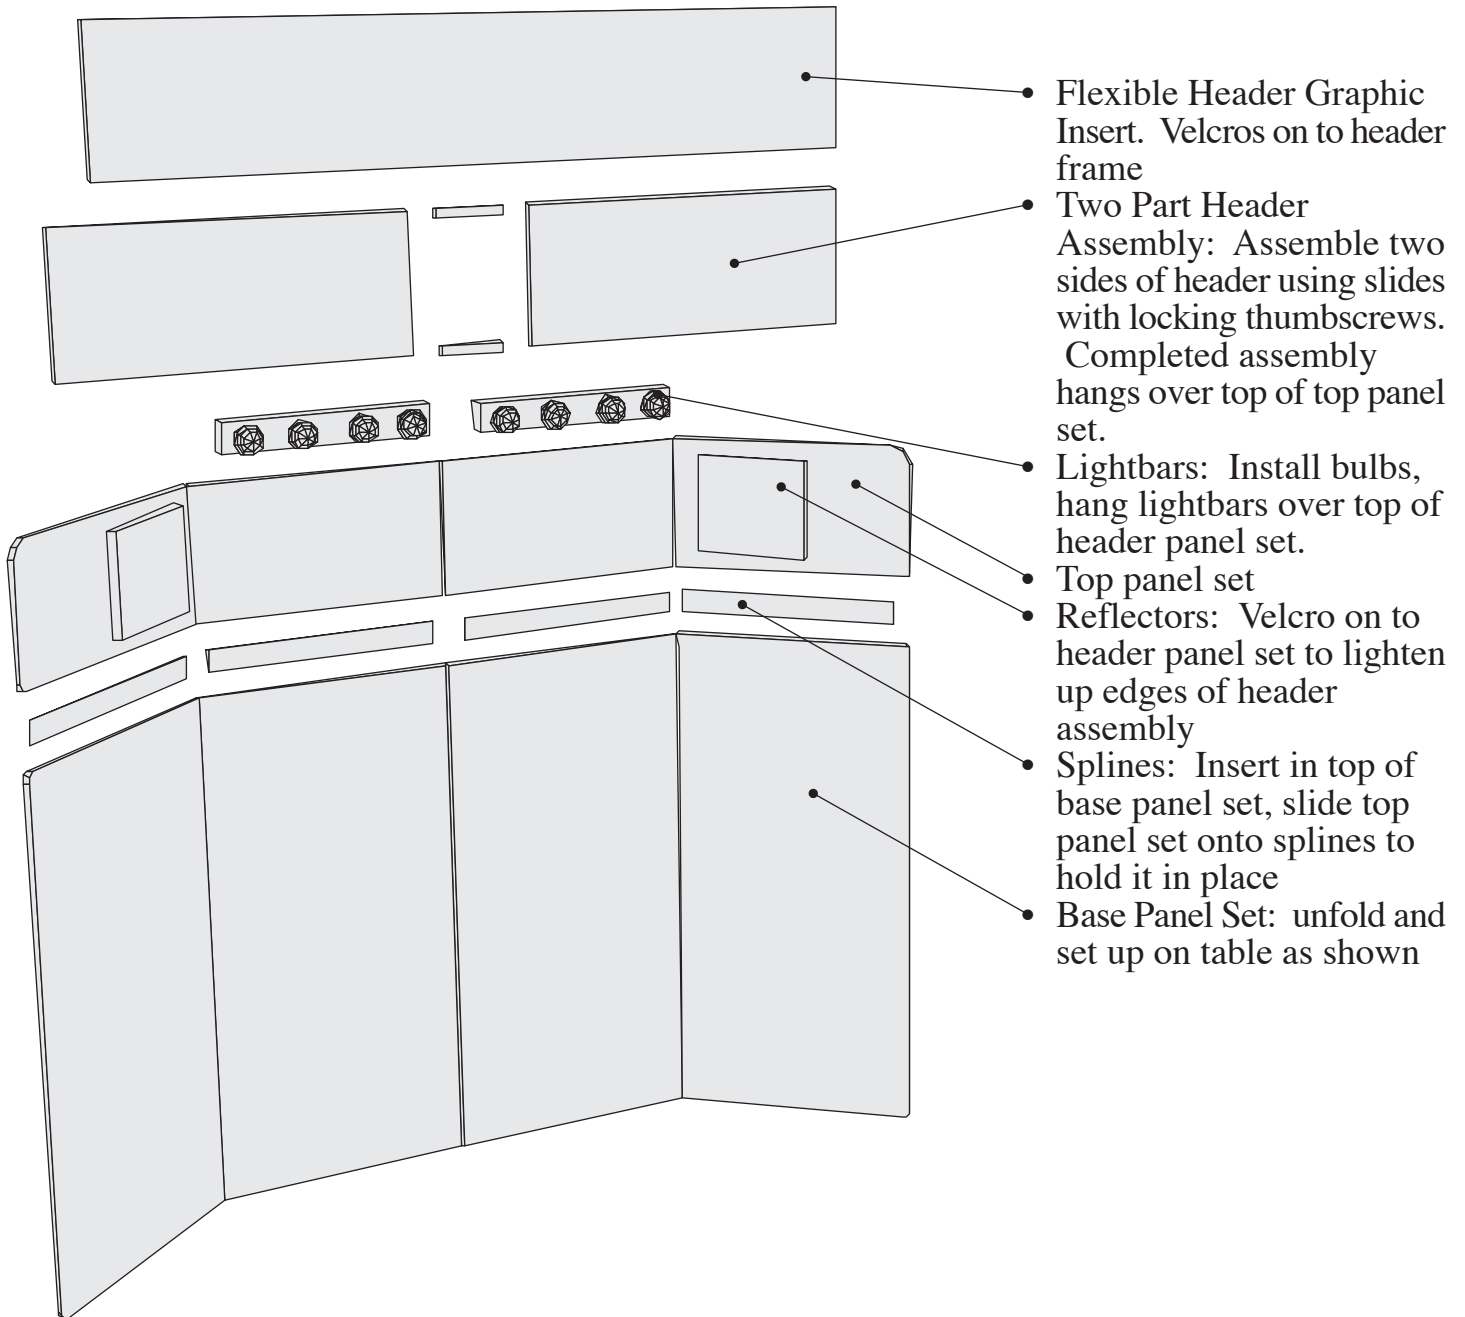

Eagle Tabletop Set-Up Diagram

Custom Exhibits Corp
1830 North Indianwood Ave
Broken Arrow, OK 74012
(918) 250-2121 Fax: 250-1811 (800) 664-0309
800-664-0309 www.CustomExhibits.com