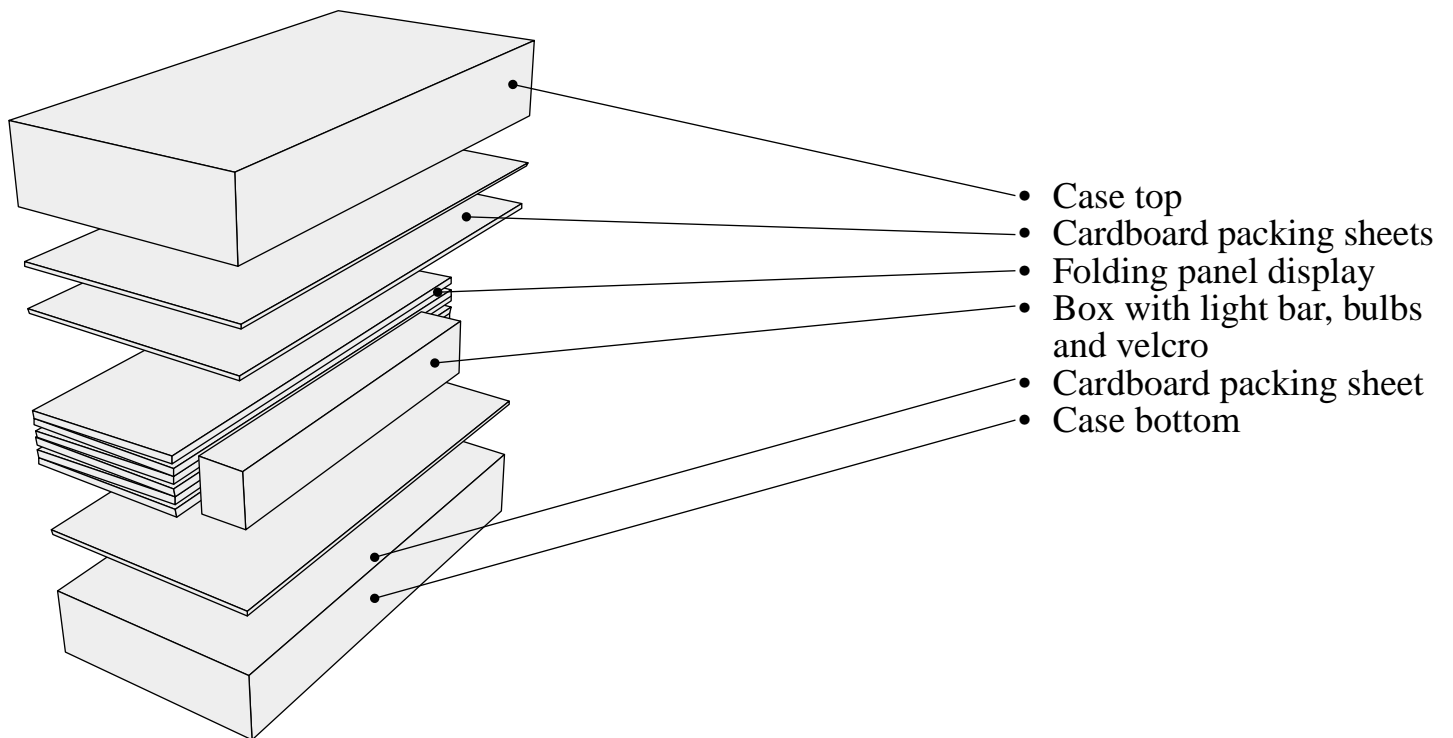

Hawk Tabletop Set-Up Diagram

Custom Exhibits Corp
1830 North Indianwood Ave
Broken Arrow, OK 74012
(918) 250-2121 Fax: 250-1811 (800) 664-0309
www.CustomExhibits.com • custex@ionet.net