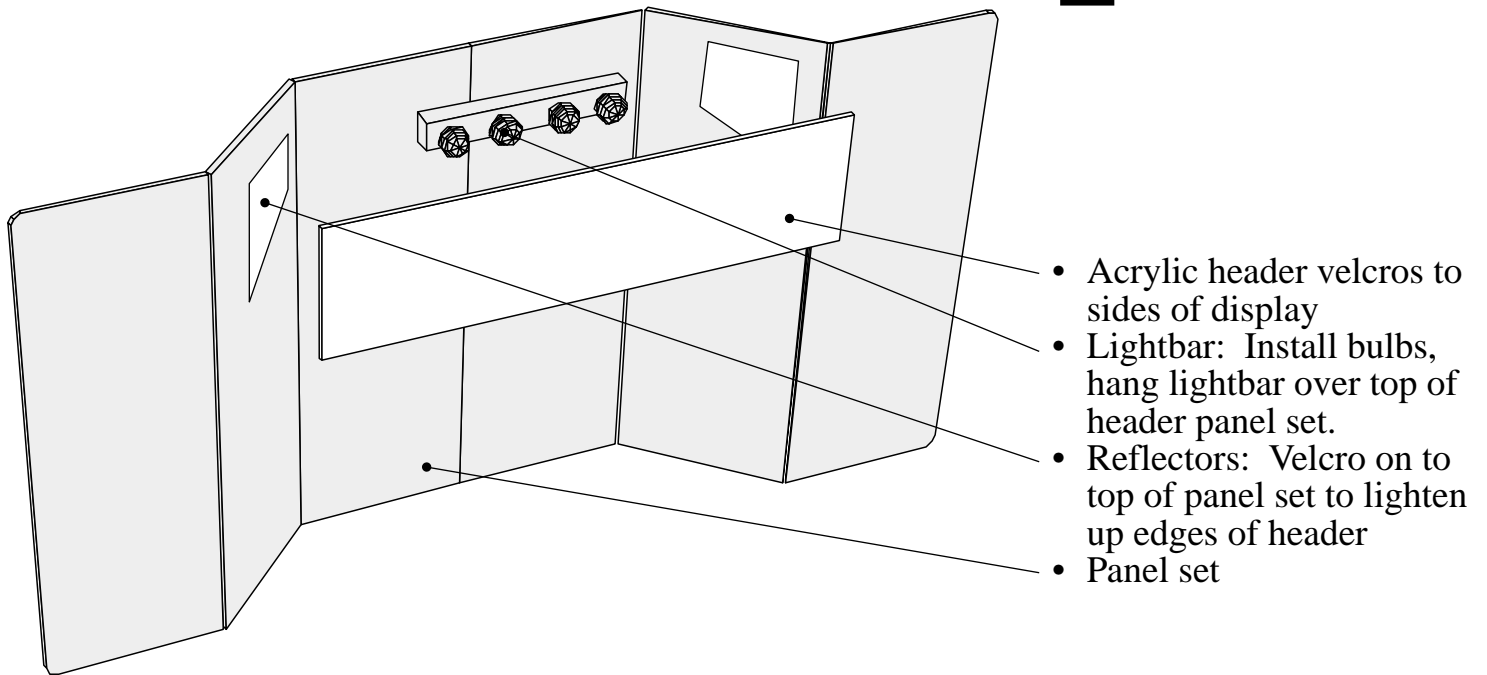

Hawk Tabletop Set-Up Diagram

Custom Exhibits Corp
1830 North Indianwood Ave
Broken Arrow, OK 74012
(918) 250-2121 Fax: 250-1811 (800) 664-0309
www.CustomExhibits.com • custex@ionet.net