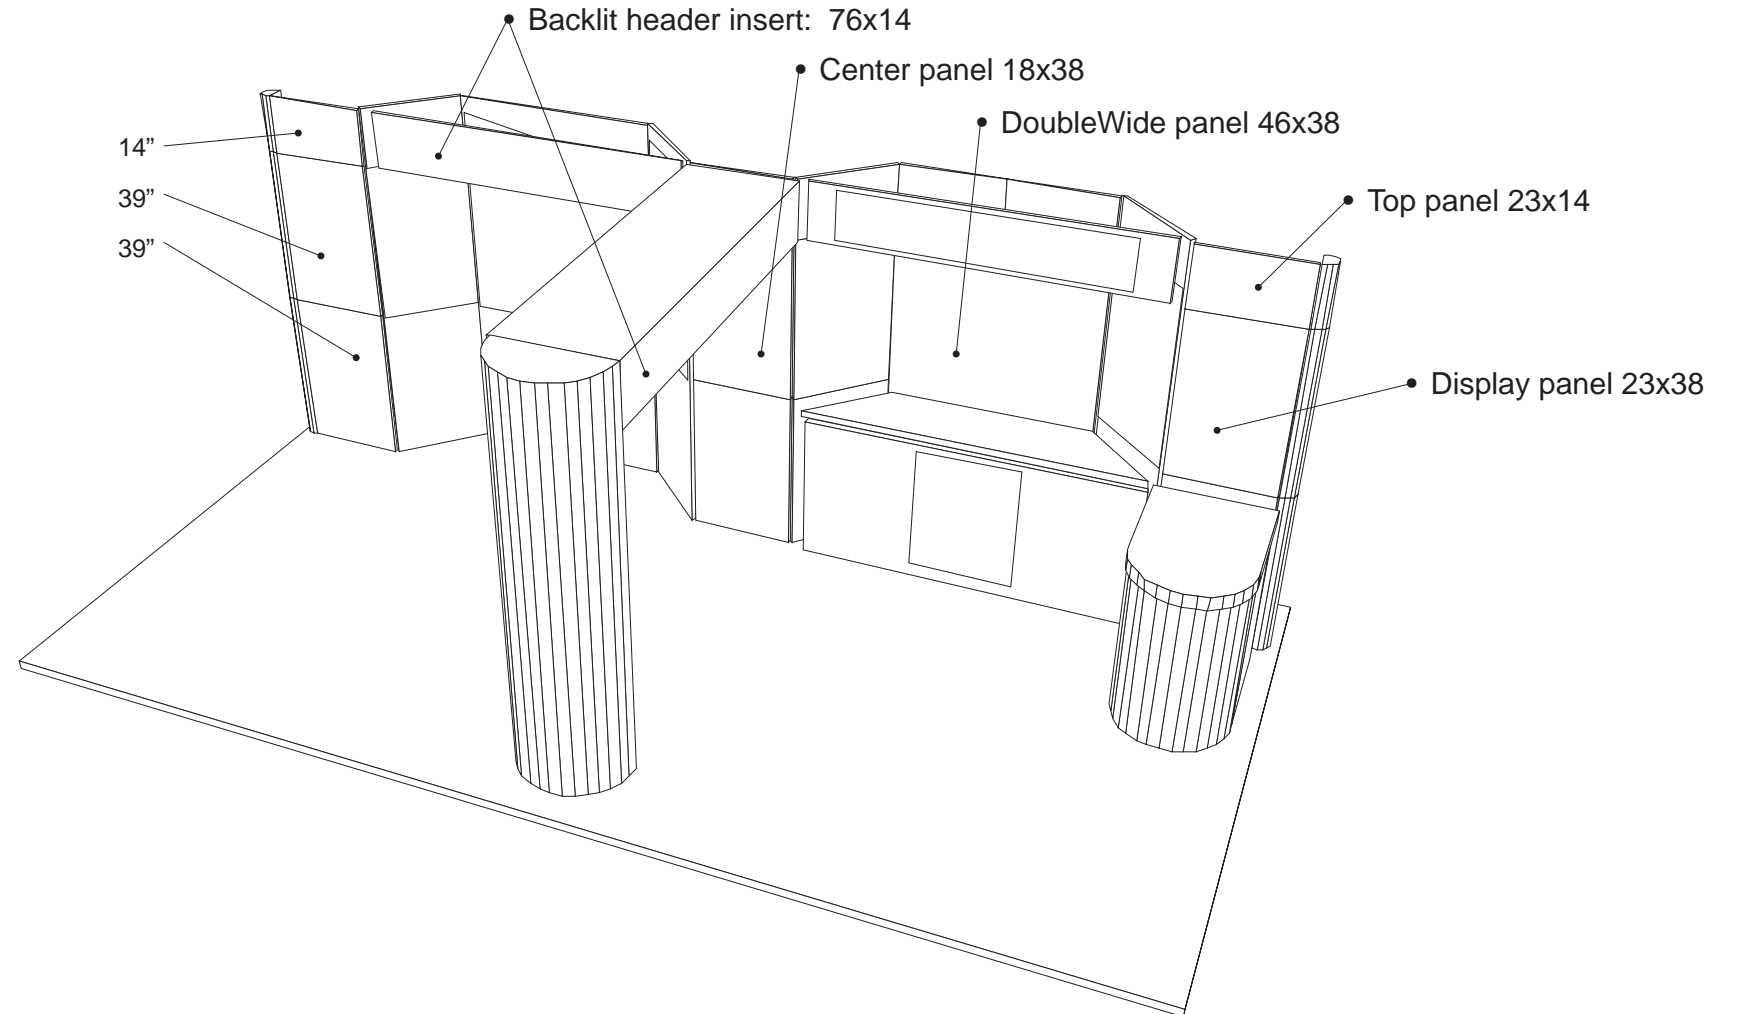

Header Graphic: 76x14

Header Graphic: 76x14

												14.00"
1	2	3	4	5	6 & 12	7	8	9	10	11		39.00"
												39.00"
24.00"	96.00"				20.00"	96.00"				24.00"		

		Header Graphic 76x14					Header Graphic 76x14			
Single Panel Graphic 23x38		Double Panel Graphic 49x38			Joiner Panel Graphic 18x38		Double Panel Graphic 49x38			Single Panel Graphic 23x38

All panels are 24" wide  
 Any graphics larger than 24x48 will not fit in the Legend cases. They should be printed on flexible material so they can be rolled and packed in a round case

Custom Exhibits Corp  
 1830 North Indianwood Ave  
 Broken Arrow, OK 74012  
 (918) 250-2121 Fax: 250-1811 (800) 664-0309