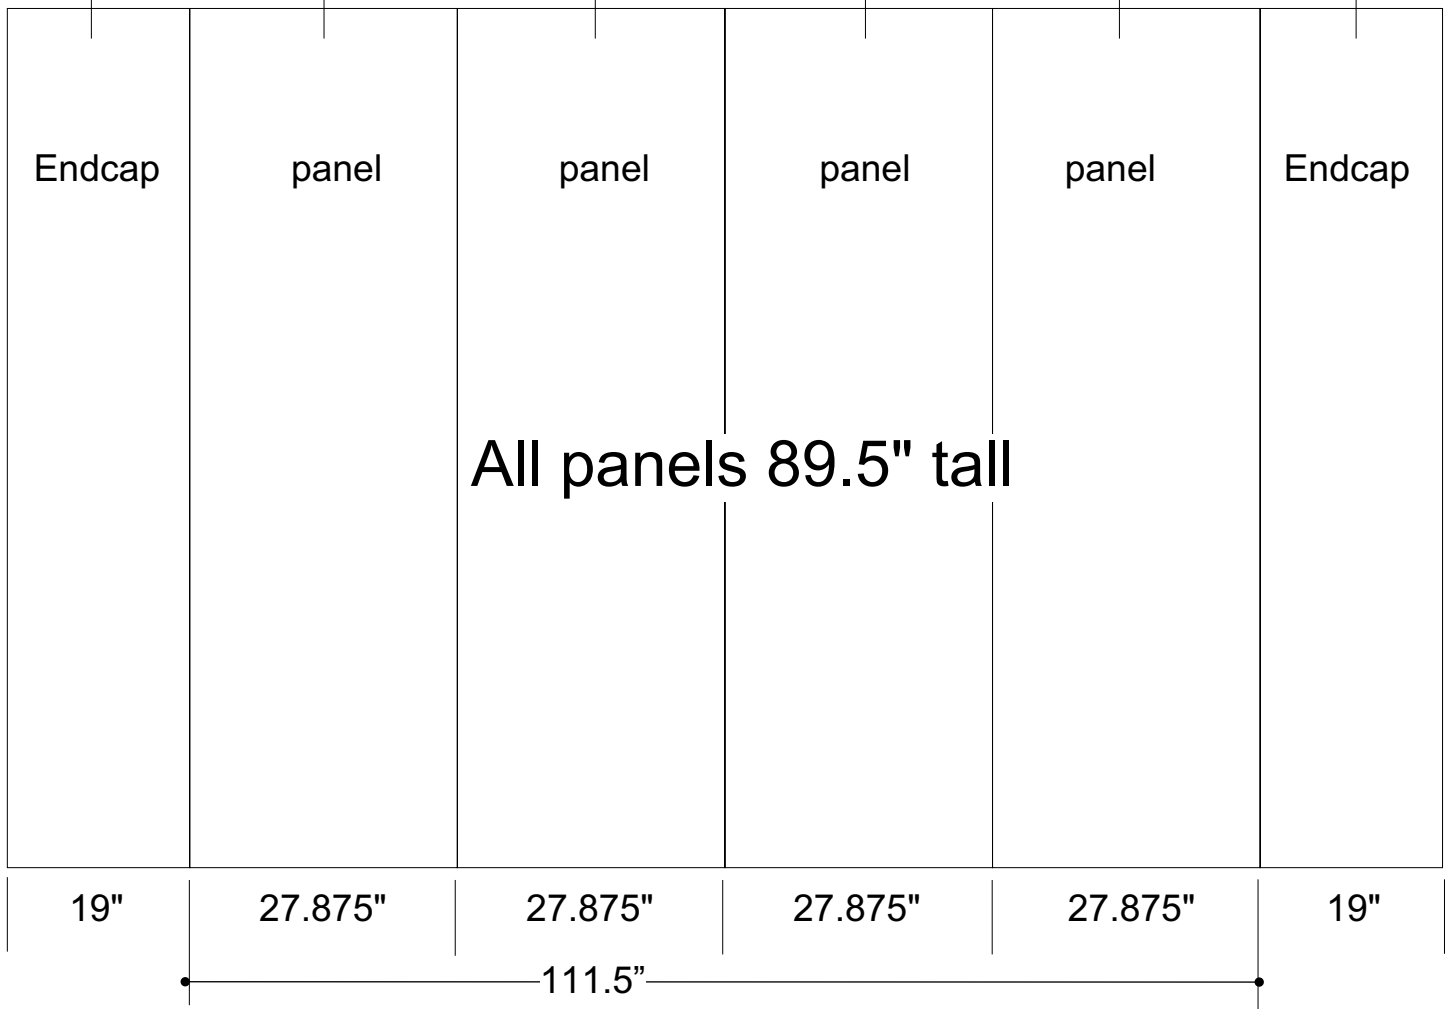

# Maverick 10' curve

Graphic Specifications

Counter Wrap:  
73.125"x32.5"

Custom Exhibits Corp  
1830 North Indianwood Ave  
Broken Arrow, OK 74012  
(918) 250-2121 Fax: 250-1811 (800) 664-0309  
[www.CustomExhibits.com](http://www.CustomExhibits.com)