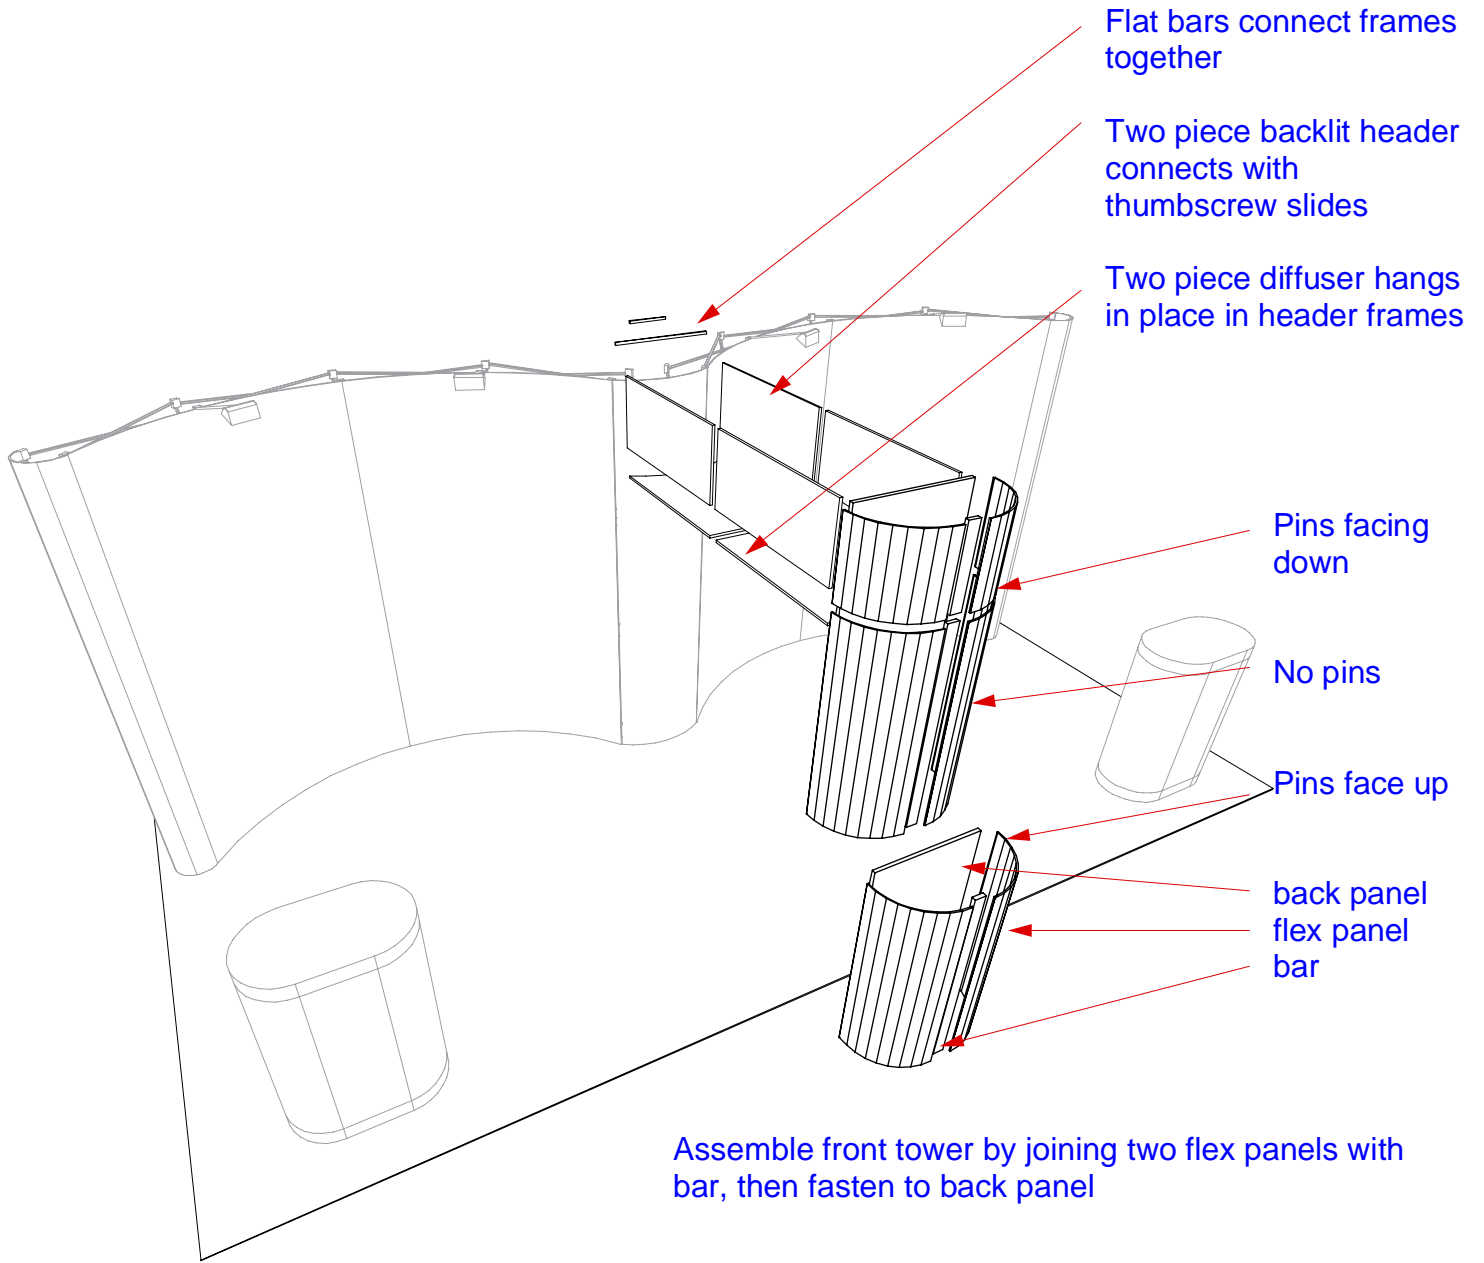

Popup lightbridge assembly diagram:

Custom Exhibits Corp
1830 North Indianwood • Broken Arrow, OK 74012
voice: 918.250-2121 fax: 918.250-1811 • 800-664-0309
www.customexhibits.com